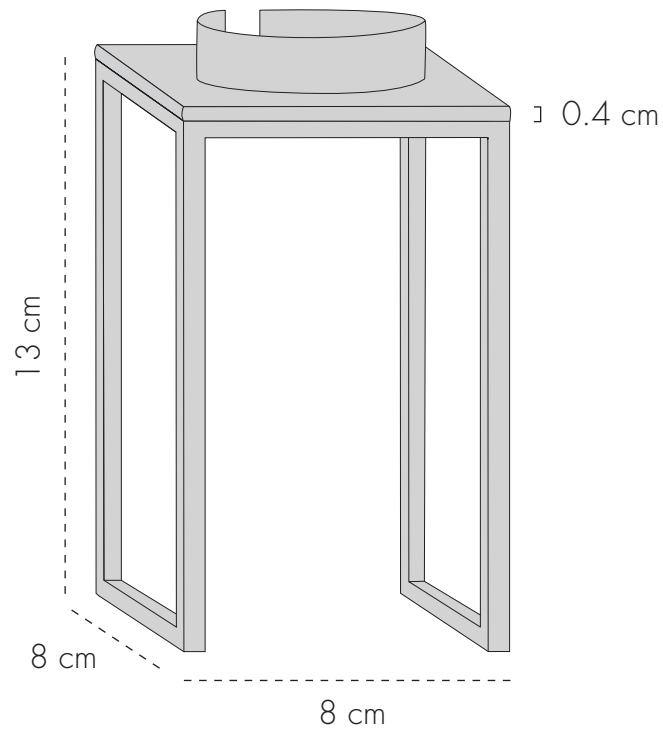

model GENEVE

cod 8 x 8 x h. 13 cm

1559

support for BRACELETS